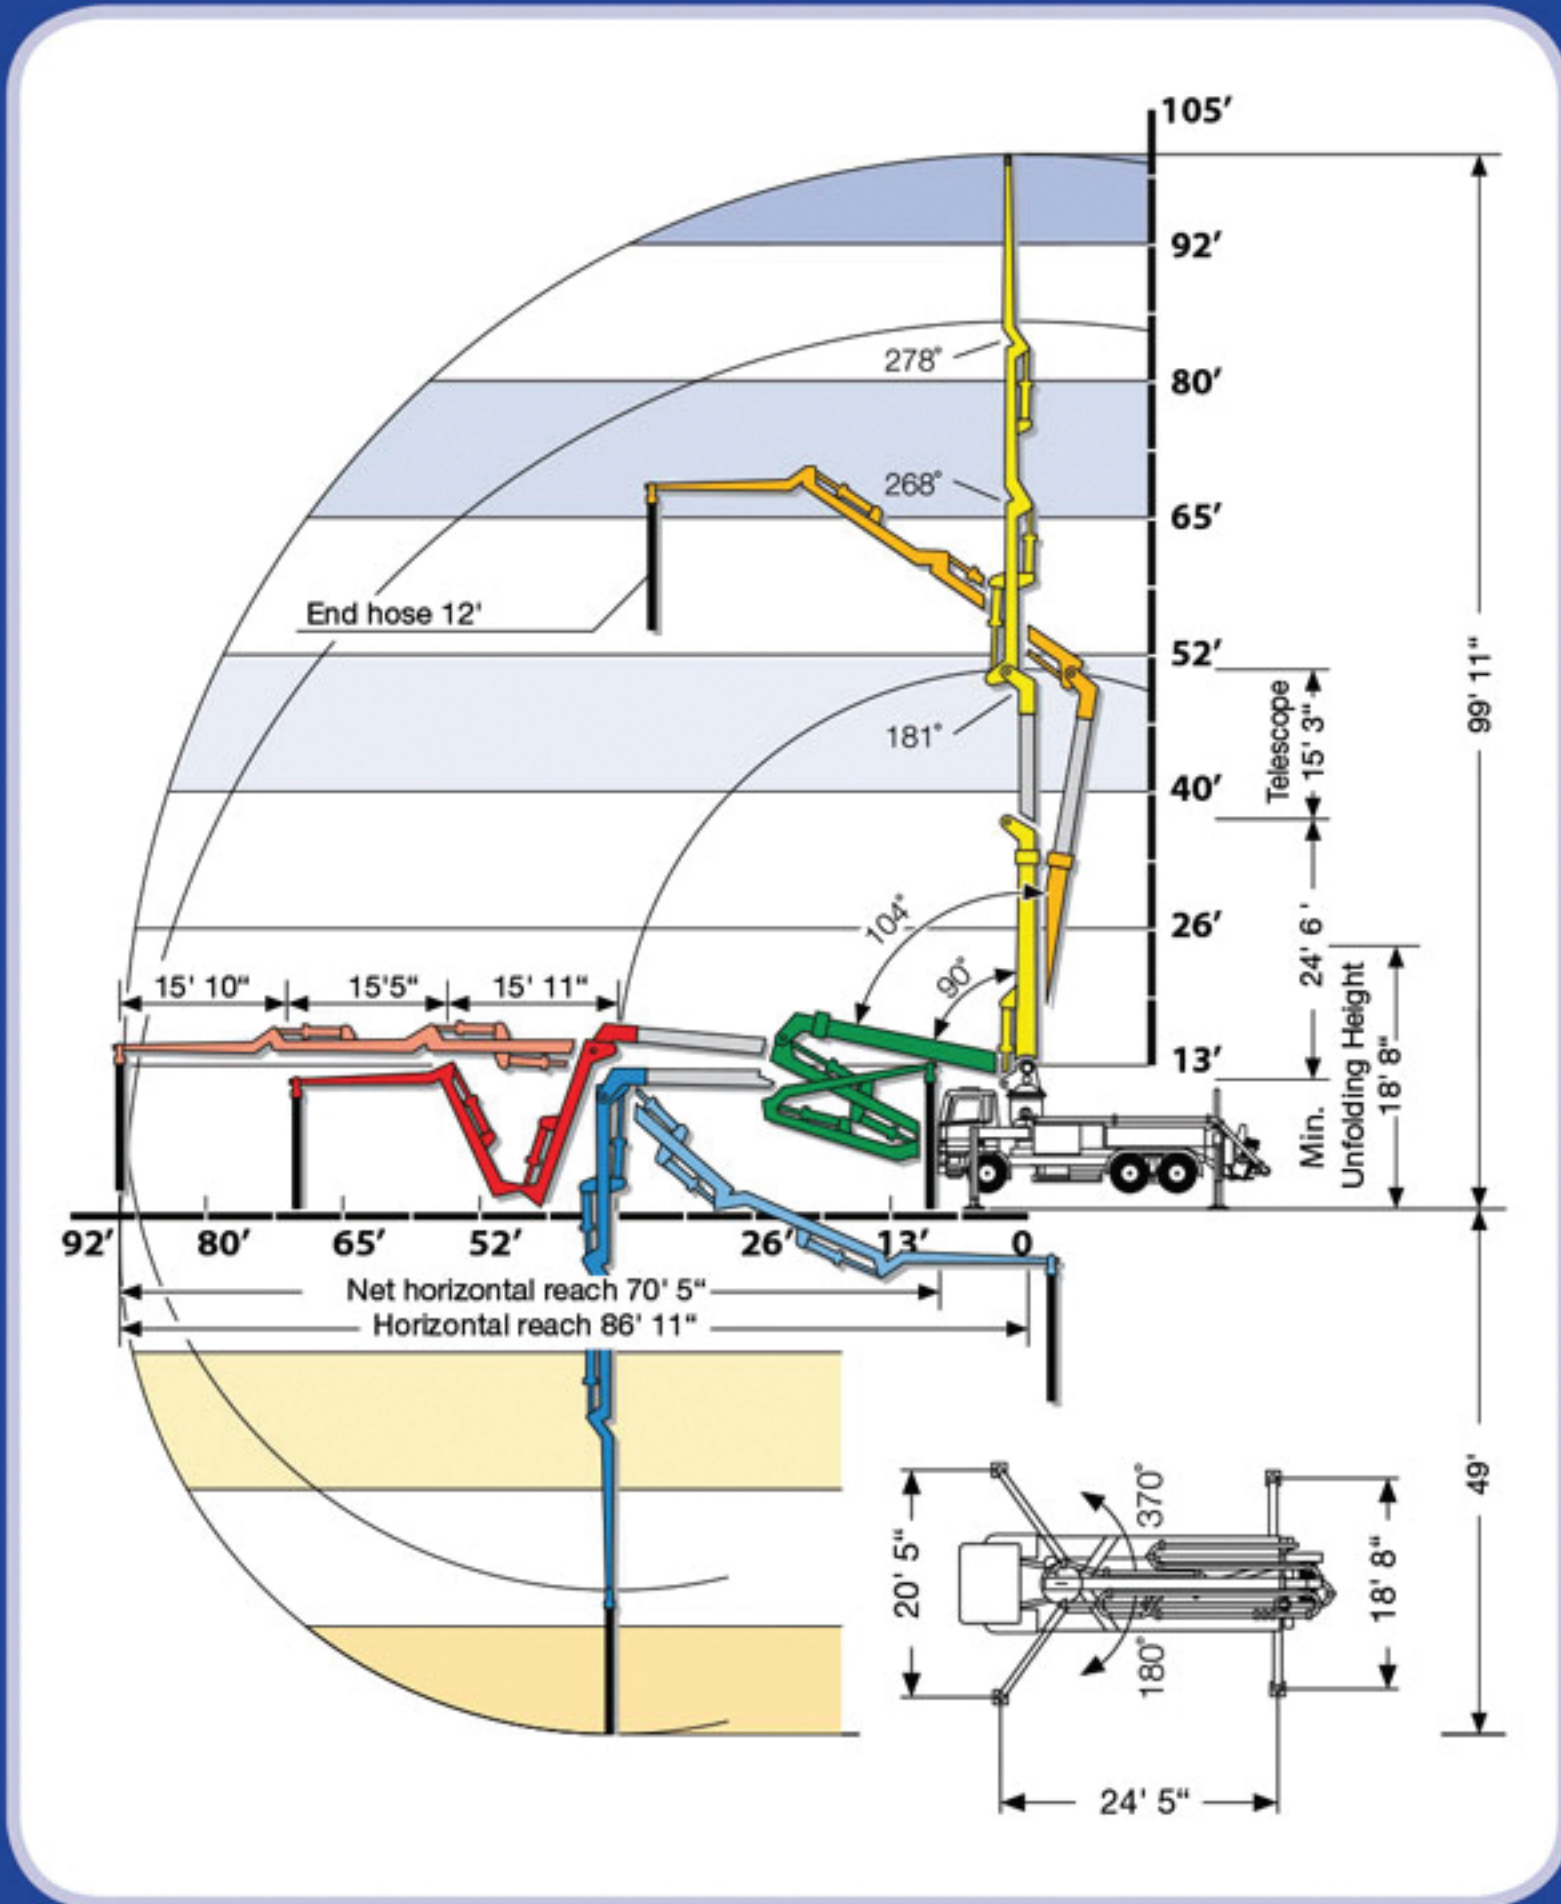

# 31 Meter Telescopic Boom Pump

Vertical Reach ..... 100'2"  
 Horizontal Reach ..... 87'  
 Minimum Unfolding Height ..... 18'8"

# 36 Meter Z Boom Pump

Vertical Reach ..... 118'5"  
 Horizontal Reach ..... 32'10"  
 Unfolding Height ..... 32'10"