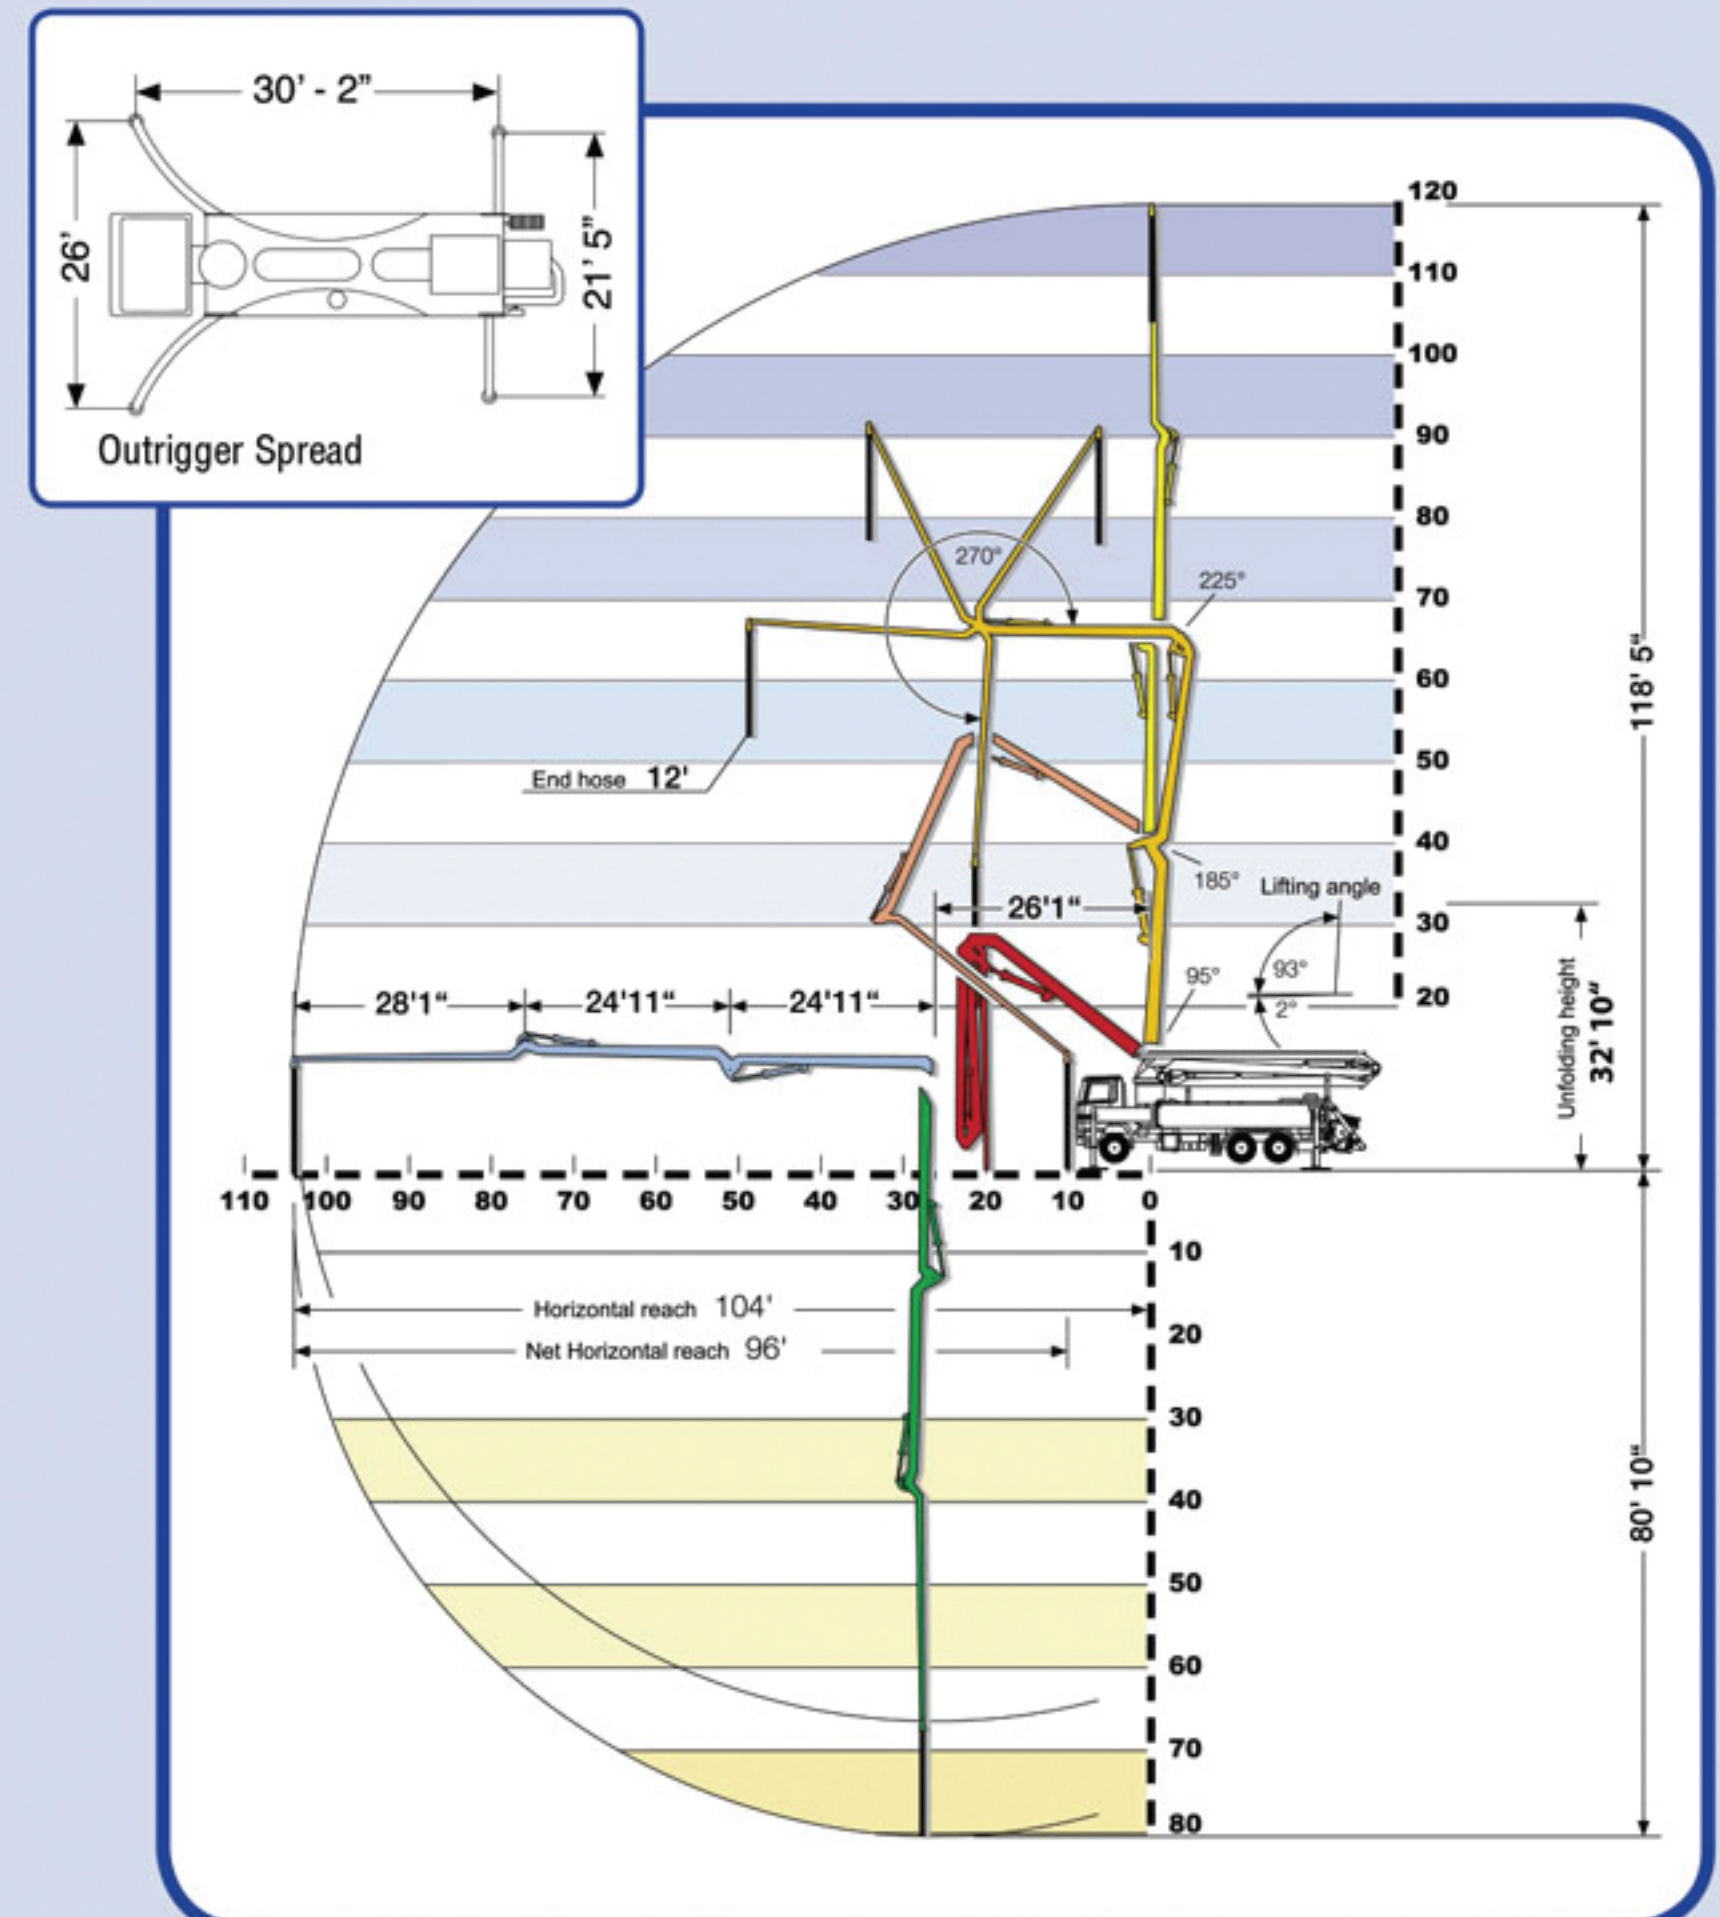

# 31 Meter Telescopic Boom Pump

Vertical Reach ..... 100'2"  
 Horizontal Reach ..... 87'  
 Minimum Unfolding Height ..... 18'8"

# 36 Meter Z Boom Pump

Vertical Reach ..... 118'5"  
 Horizontal Reach ..... 32'10"  
 Unfolding Height ..... 32'10"