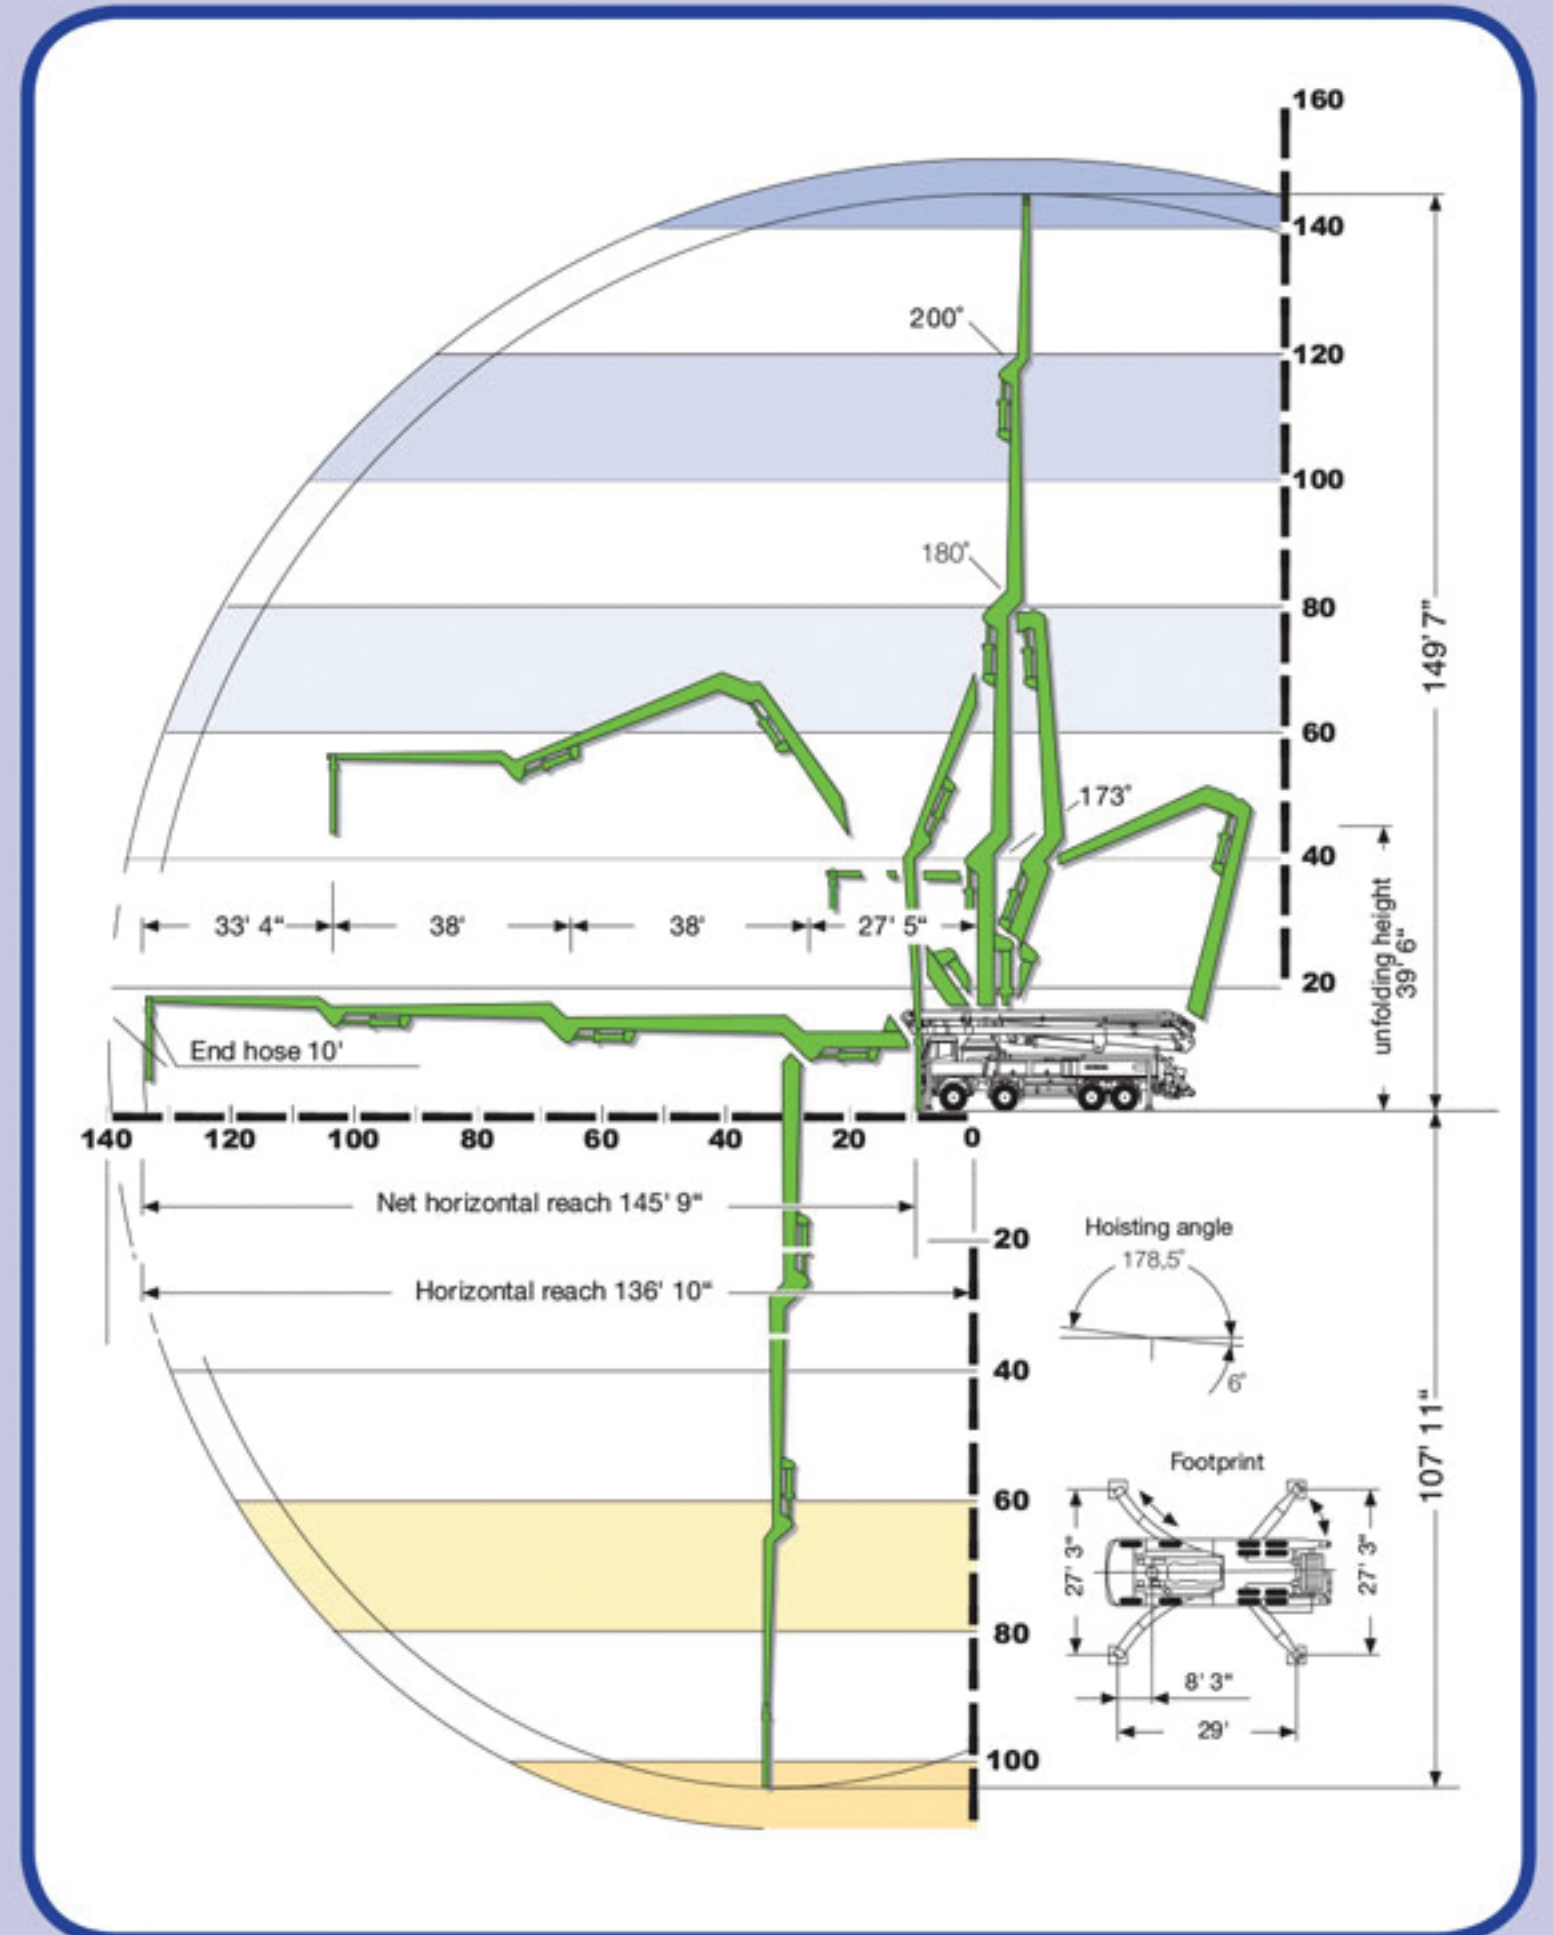

45/46 Meter Boom Pump

Vertical Reach 149'7"
 Horizontal Reach 136'10"
 Unfolding Height 39'6"

42 Meter Boom Pump

Vertical Reach 135'2"
 Horizontal Reach 122'
 Unfolding Height 28'2"