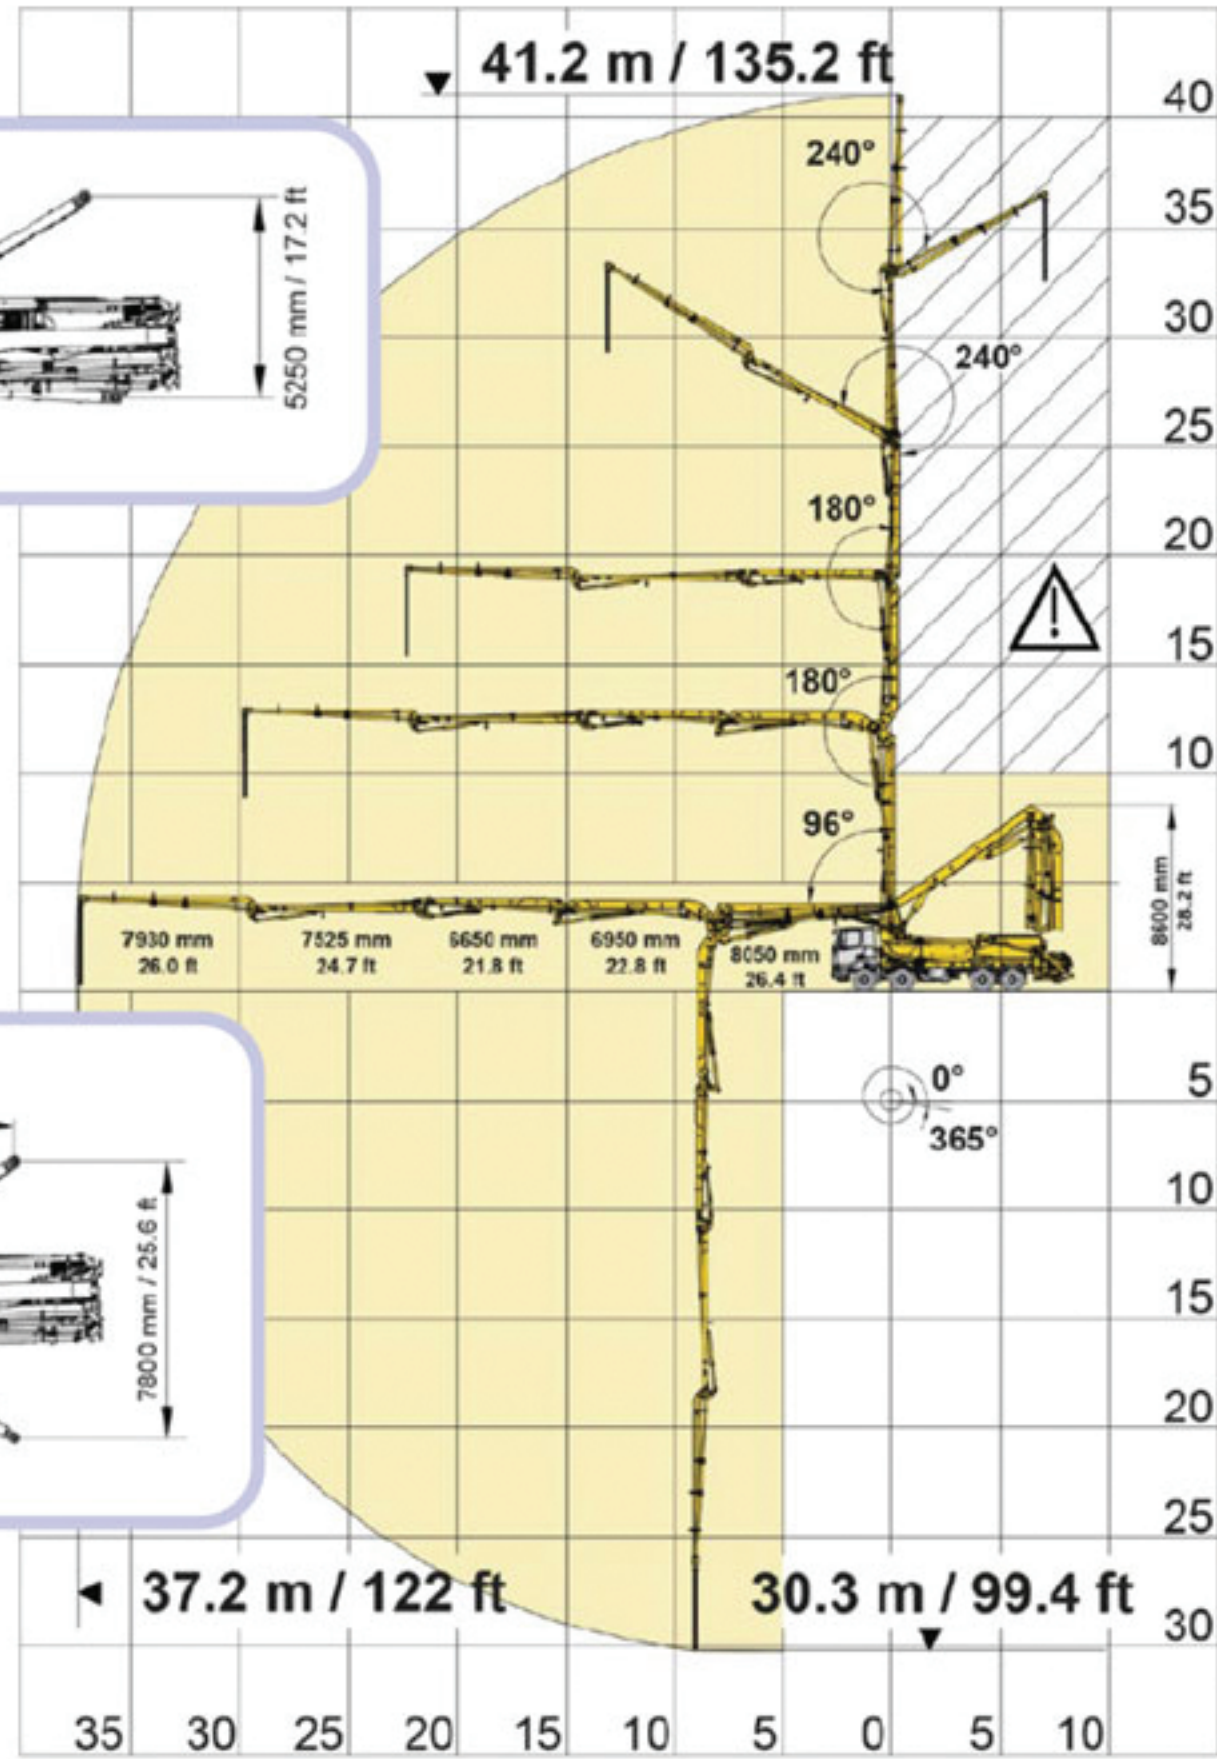

45/46 Meter Boom Pump

Vertical Reach 149'7"
 Horizontal Reach 136'10"
 Unfolding Height 39'6"

42 Meter Boom Pump

Vertical Reach 135'2"
 Horizontal Reach 122'
 Unfolding Height 28'2"