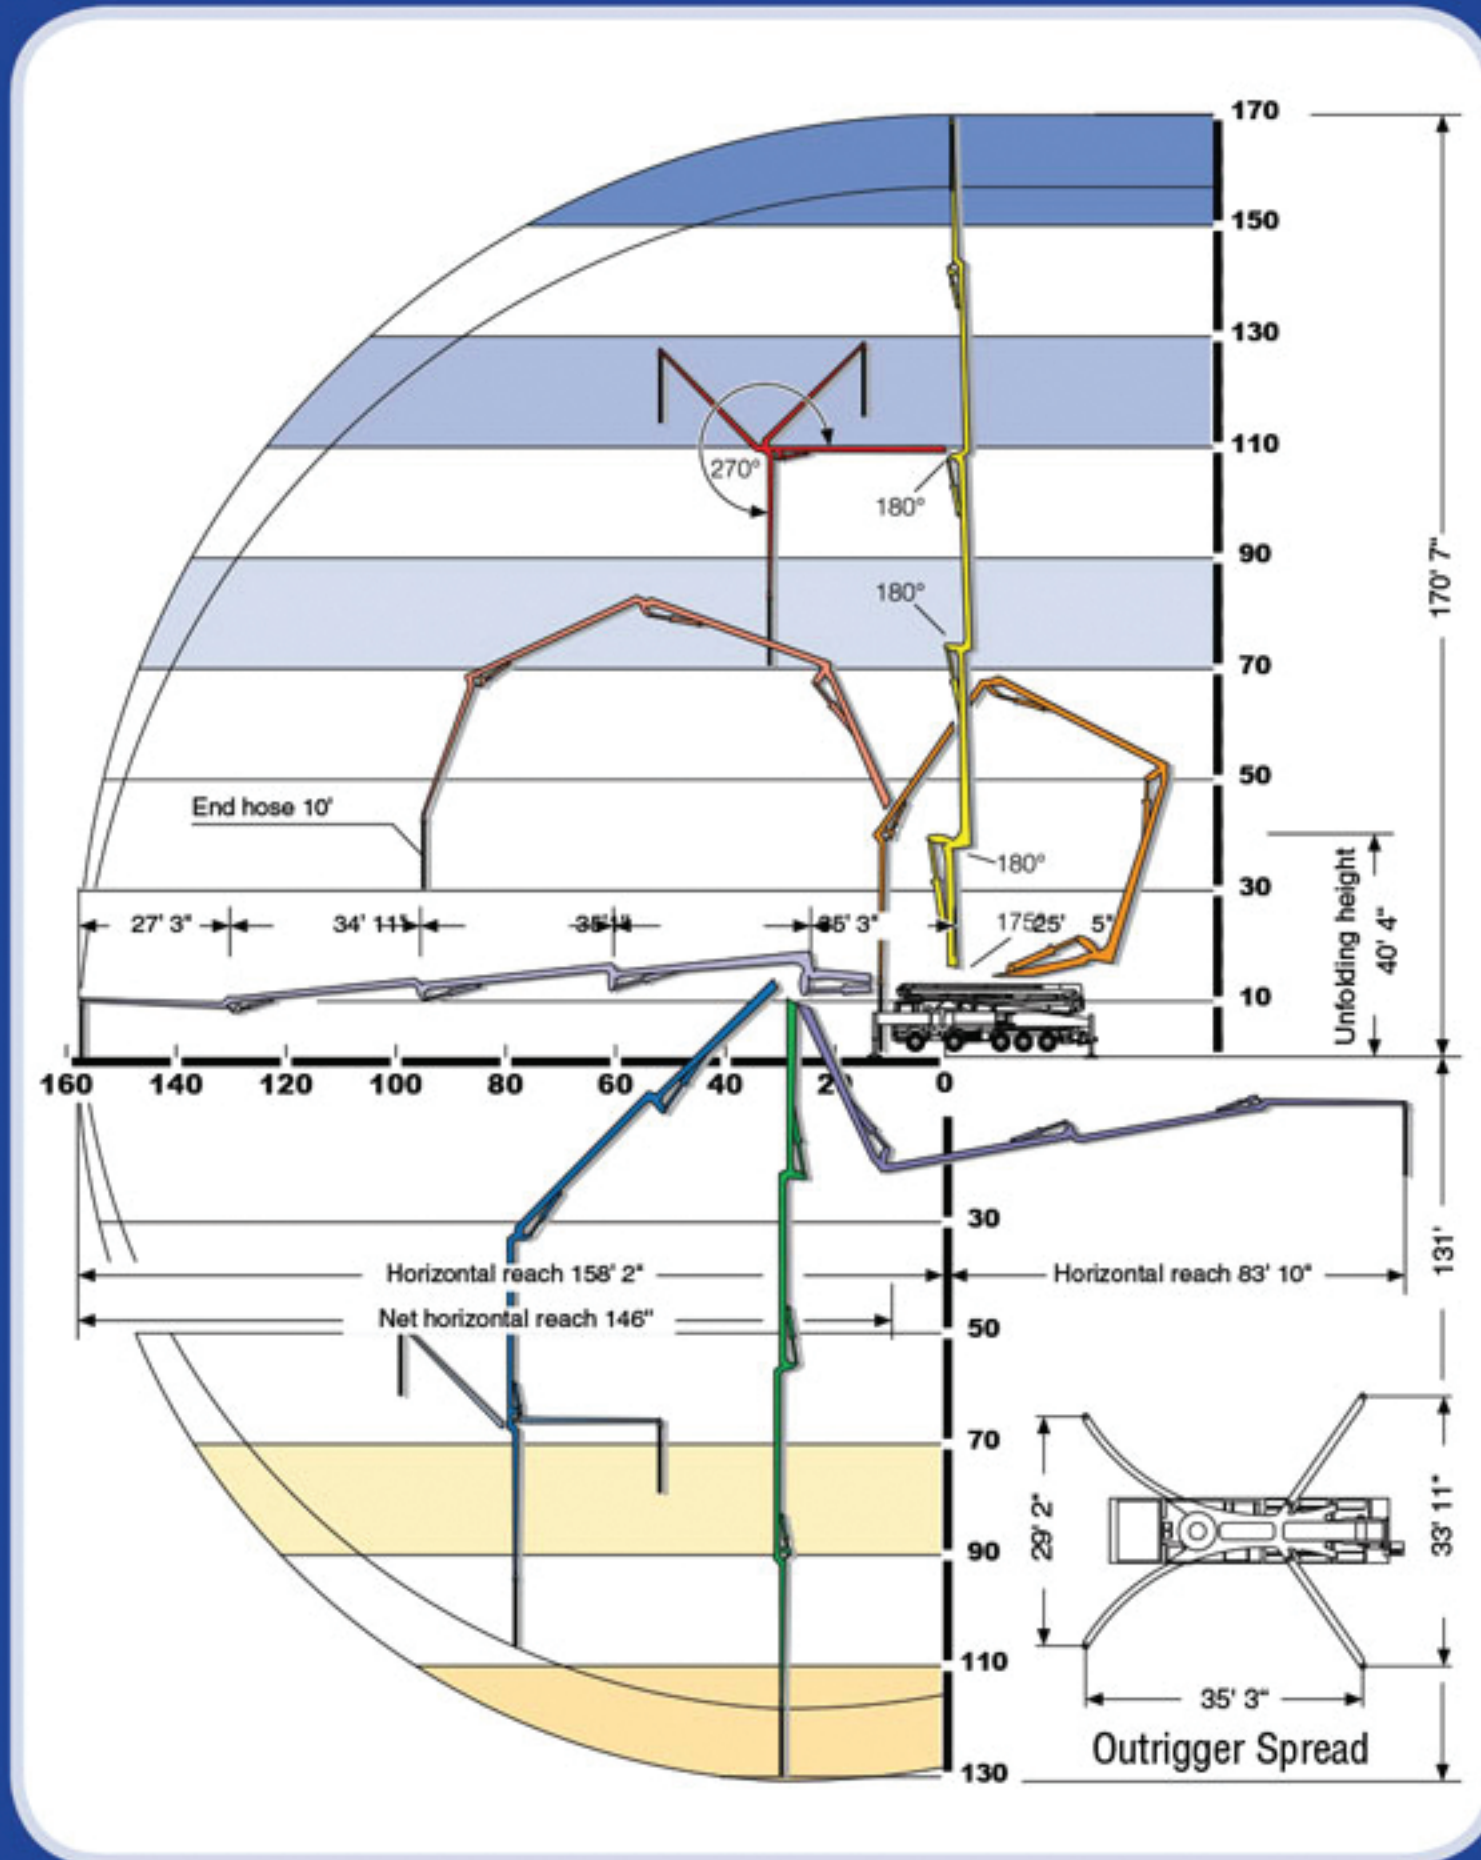

# 52 Meter Boom Pump

Vertical Reach ..... 170'7"  
 Horizontal Reach ..... 158'2"  
 Unfolding Height ..... 40'4"

# 58 Meter Boom Pump

Vertical Reach ..... 187'9"  
 Horizontal Reach ..... 175'1"  
 Unfolding Height ..... 48'6"