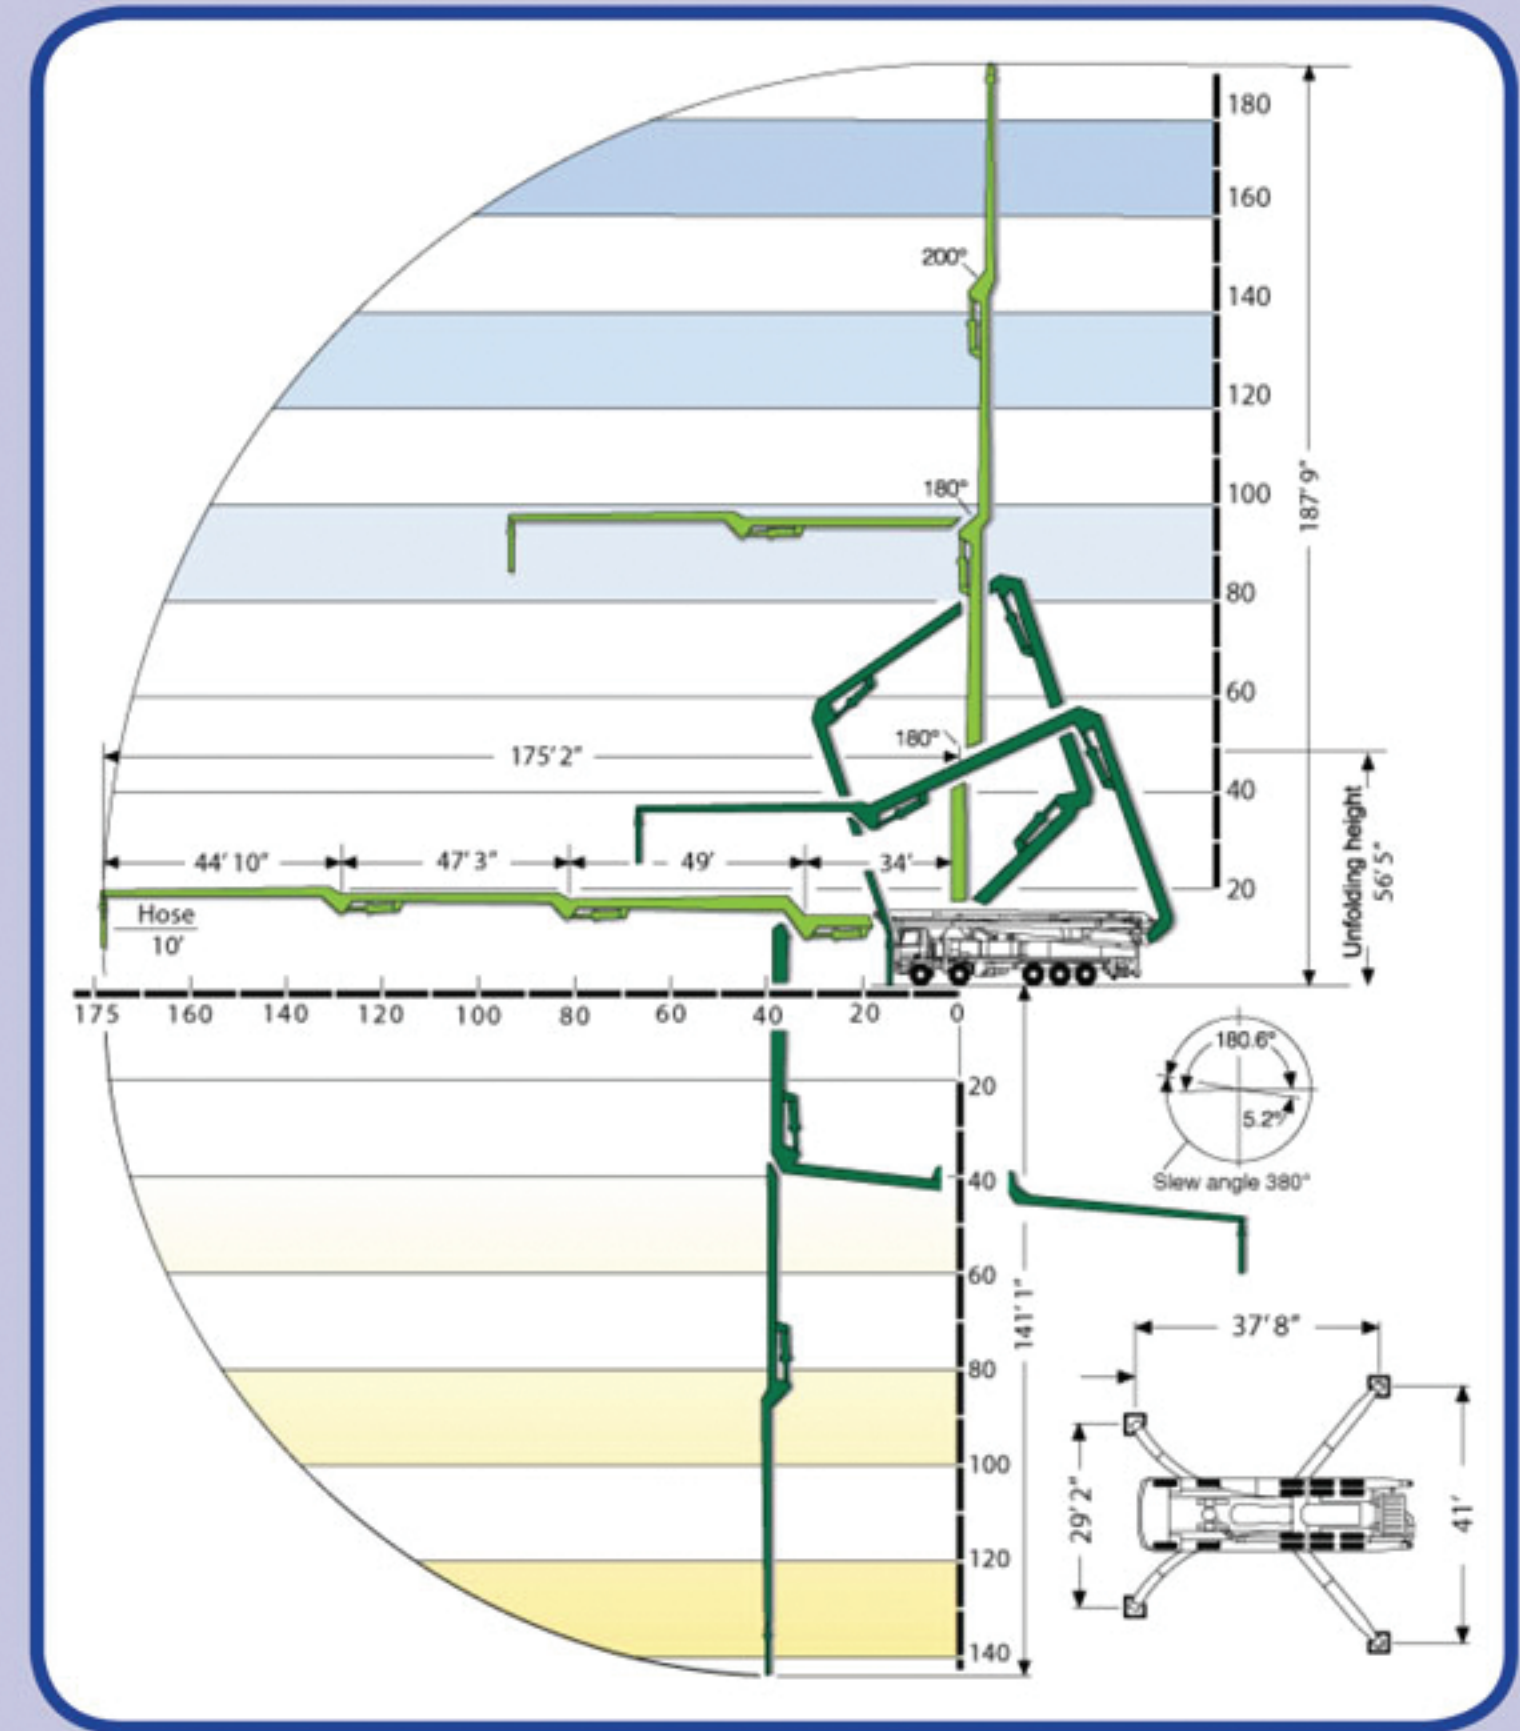

# 52 Meter Boom Pump

Vertical Reach ..... 170'7"  
 Horizontal Reach ..... 158'2"  
 Unfolding Height ..... 40'4"

# 58 Meter Boom Pump

Vertical Reach ..... 187'9"  
 Horizontal Reach ..... 175'1"  
 Unfolding Height ..... 48'6"