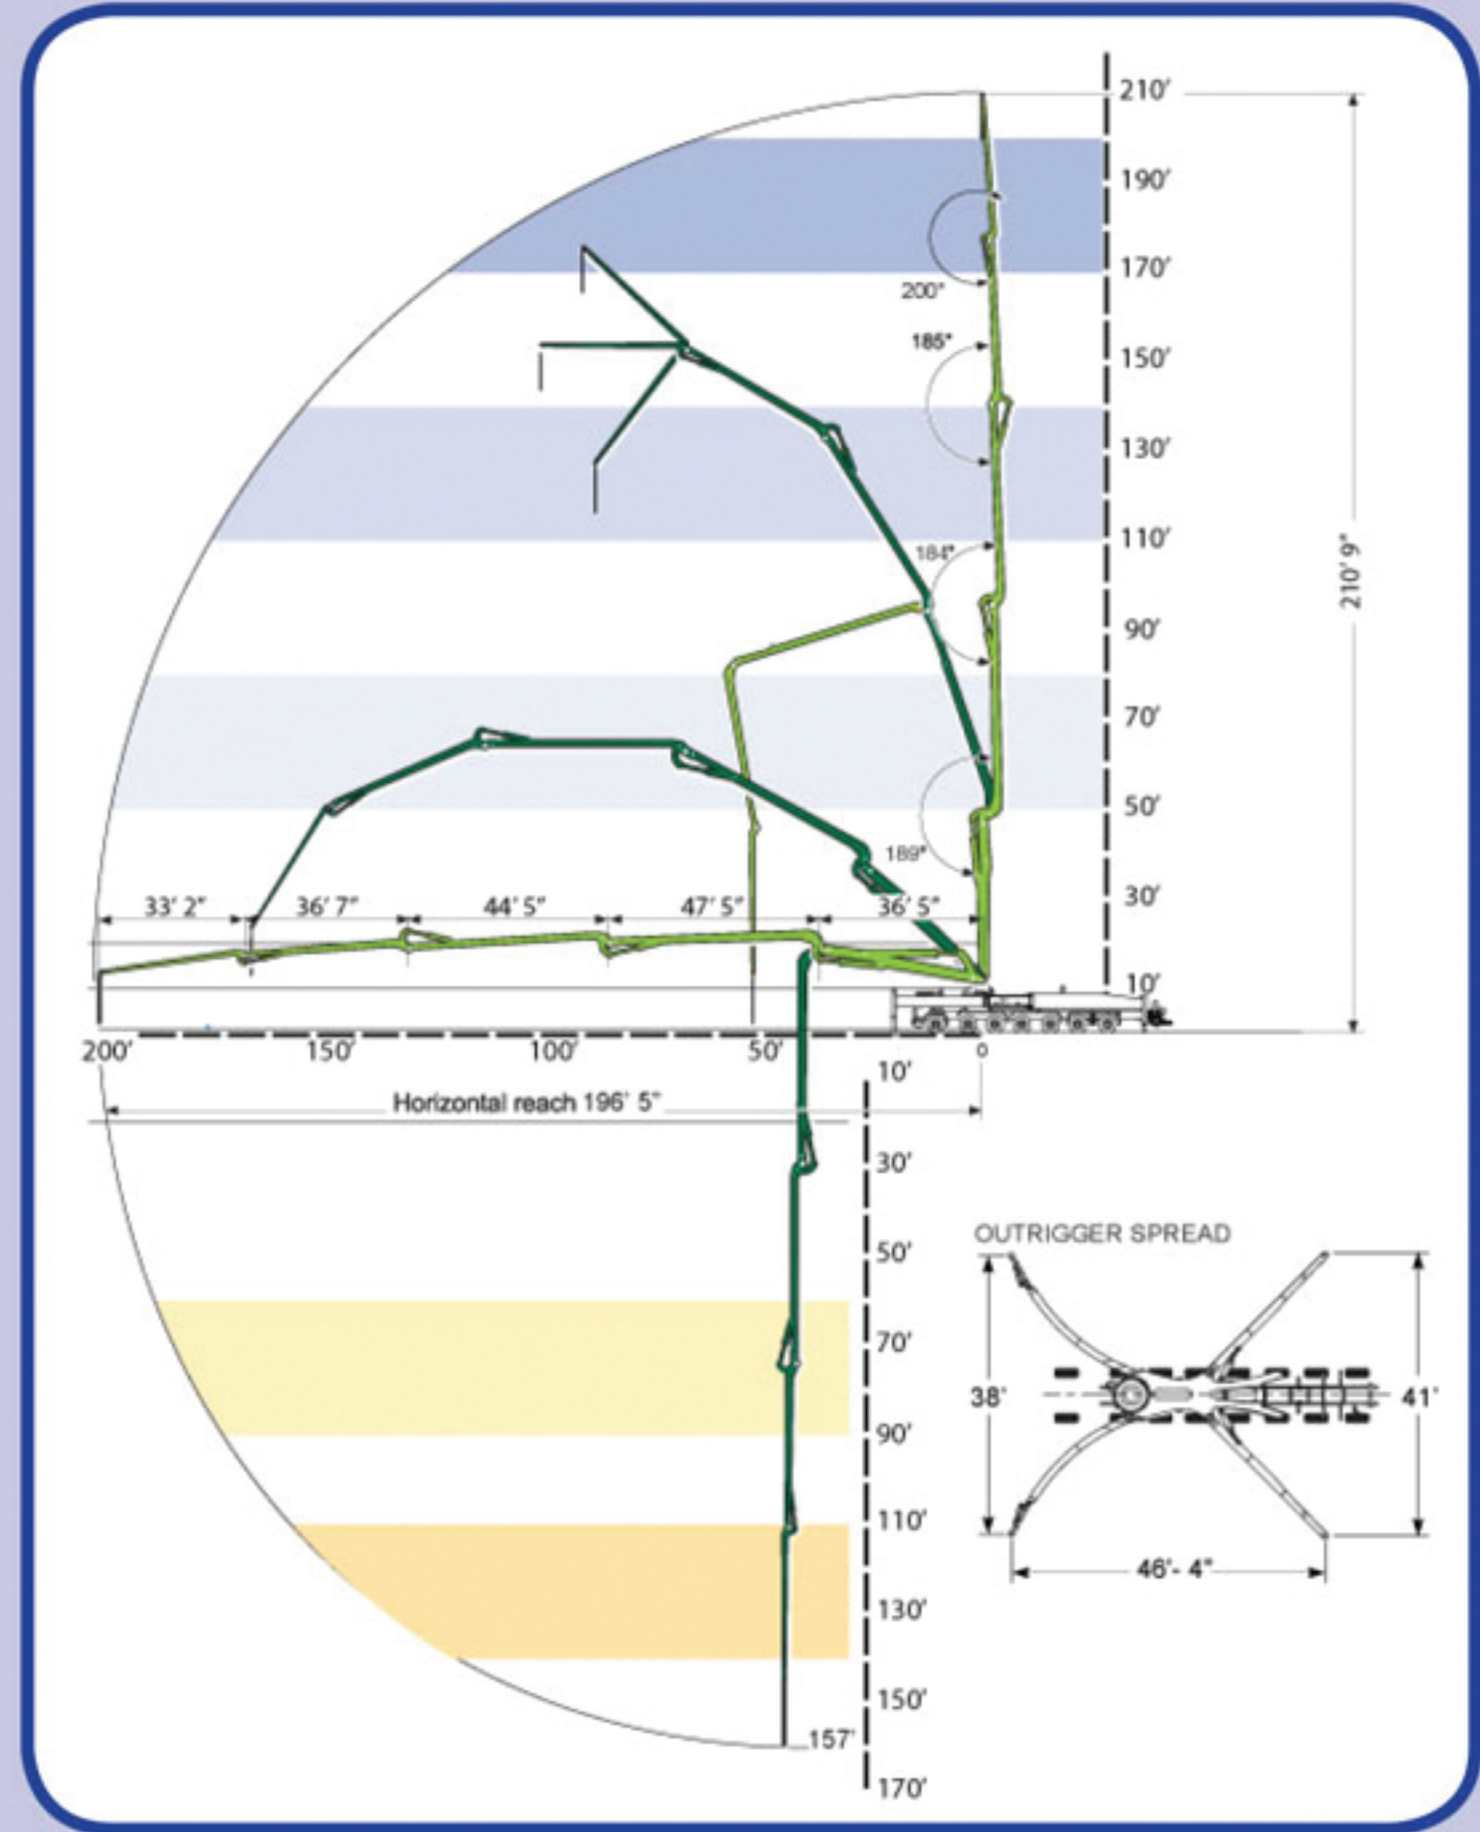

# 65 Meter Boom Pump

*Our Rental Pumps is proud to add the largest Concrete pump in the North East to our fleet.*

Vertical Reach ..... 210'9"  
 Horizontal Reach ..... 196'5"  
 Unfolding Height ..... 47'7"